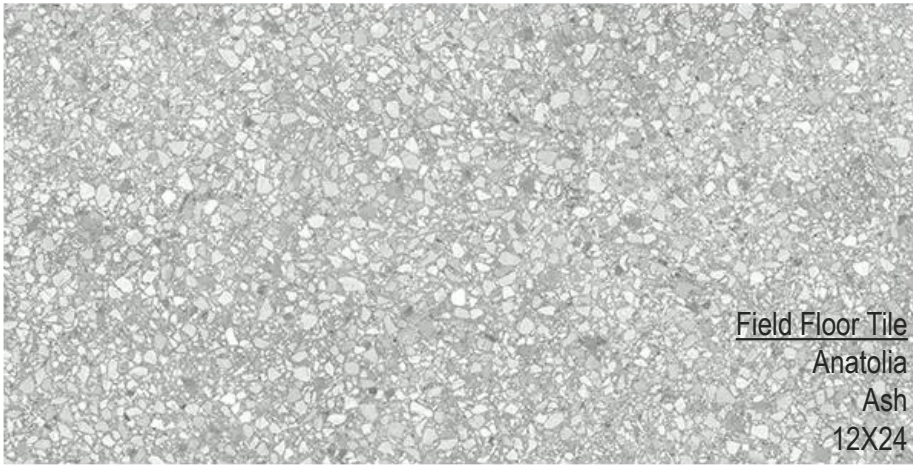

Field Paint
Sherwin Williams
Windfresh White

Accent Paint
Sherwin Williams
Jonquil

Field Floor Tile
Anatolia
Ash
12X24