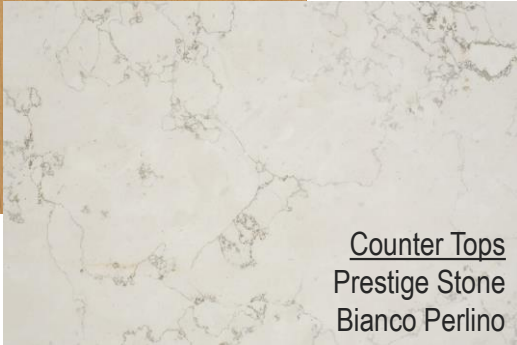

Accent Paint
Sherwin Williams
Jonquil

Accent Paint
Sherwin Williams
Summer Day

Accent Paint
Sherwin Williams
Copper Wire

Accent Paint
Sherwin Williams
Soulmate

Accent Paint
Sherwin Williams
Dusty Heather

Field Carpet Tile
Bentley
Hands Down

Plastic Laminate
Wilsonart
Harvest Maple

Counter Tops
Prestige Stone
Bianco Perlino

Bathroom Floor Tile
American Olean
Creative Grey

Bathroom Wall Tile
American Olean
Logical Grey

Backsplash
Daltile
Mustard