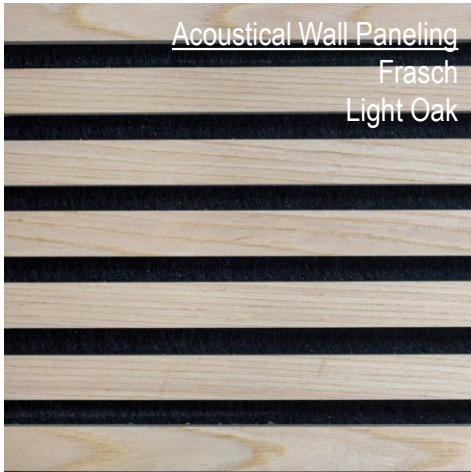

Plastic Laminate
Wilsonart
Harvest Maple

Counter Tops
Prestige Stone
Bianco Perlino

Bathroom Floor Tile
American Olean
Creative Grey

Bathroom Wall Tile
American Olean
Logical Grey

Backsplash
Daltile
Mustard

*Backsplash only
applied in
Bathrooms 104
and 107*

Acoustical Wall Paneling
Frasch
Light Oak

Field LVT
Tarkett
Cement

Acoustical Felt Lit & Non Lit
Fixtures
Frasch
Marigold

Ceiling Acoustical Skinny Baffles
Frasch
Heathered Granite